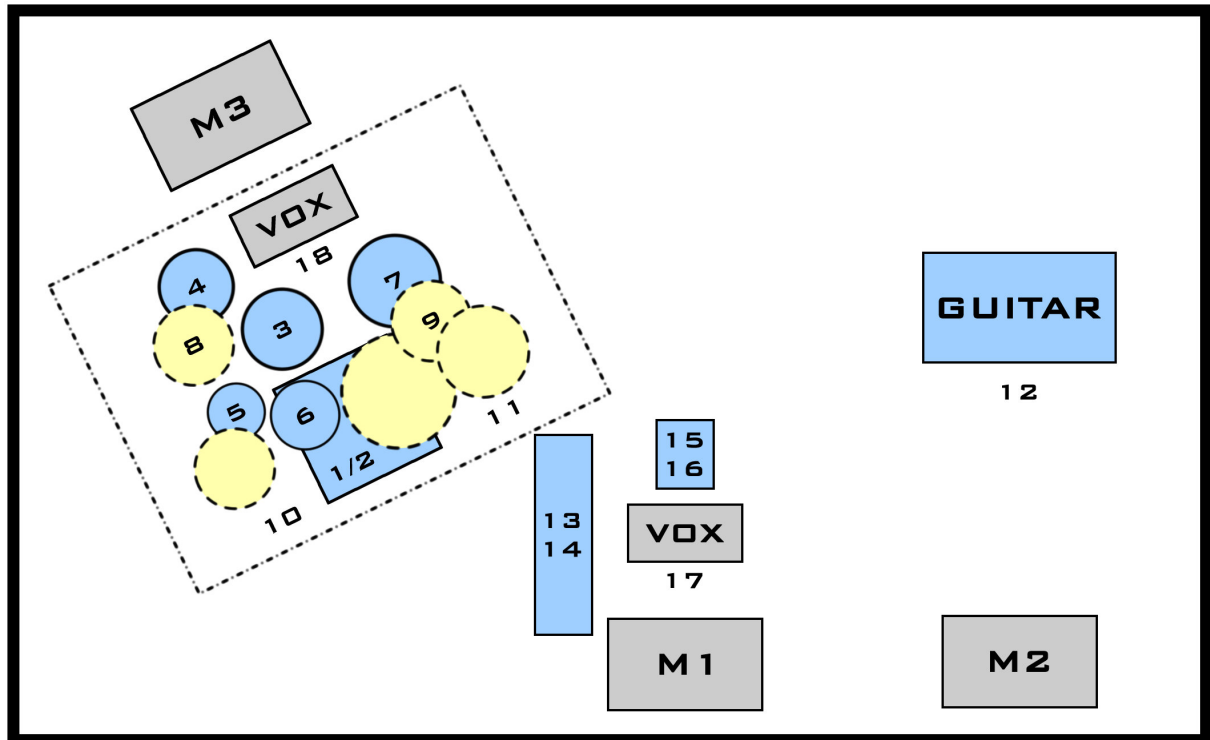

Landvoegt

STAGEPLAN

Monitoring:

- M1 Lead Vocals
- M2 Gutitar (Stage Left)
- M3 Drums (Stage Right) (In-Ear)

Kanäle:

- 1 Kick
- 2 Kick (Grenzflächen)
- 3 Snare
- 4 Picolo Snare
- 5 Tom
- 6 Tom
- 7 Floor
- 8 HiHat 1
- 9 HiHat 2
- 10 Overhead 1
- 11 Overhead 2
- 12 Guitar
- 13 Keyboard (DI)
- 14 Keyboard (DI)
- 15 Laptop (DI)
- 16 Laptop (DI)
- 17 Lead Vocals
- 18 Backing Vocals (Drums Stage Right)